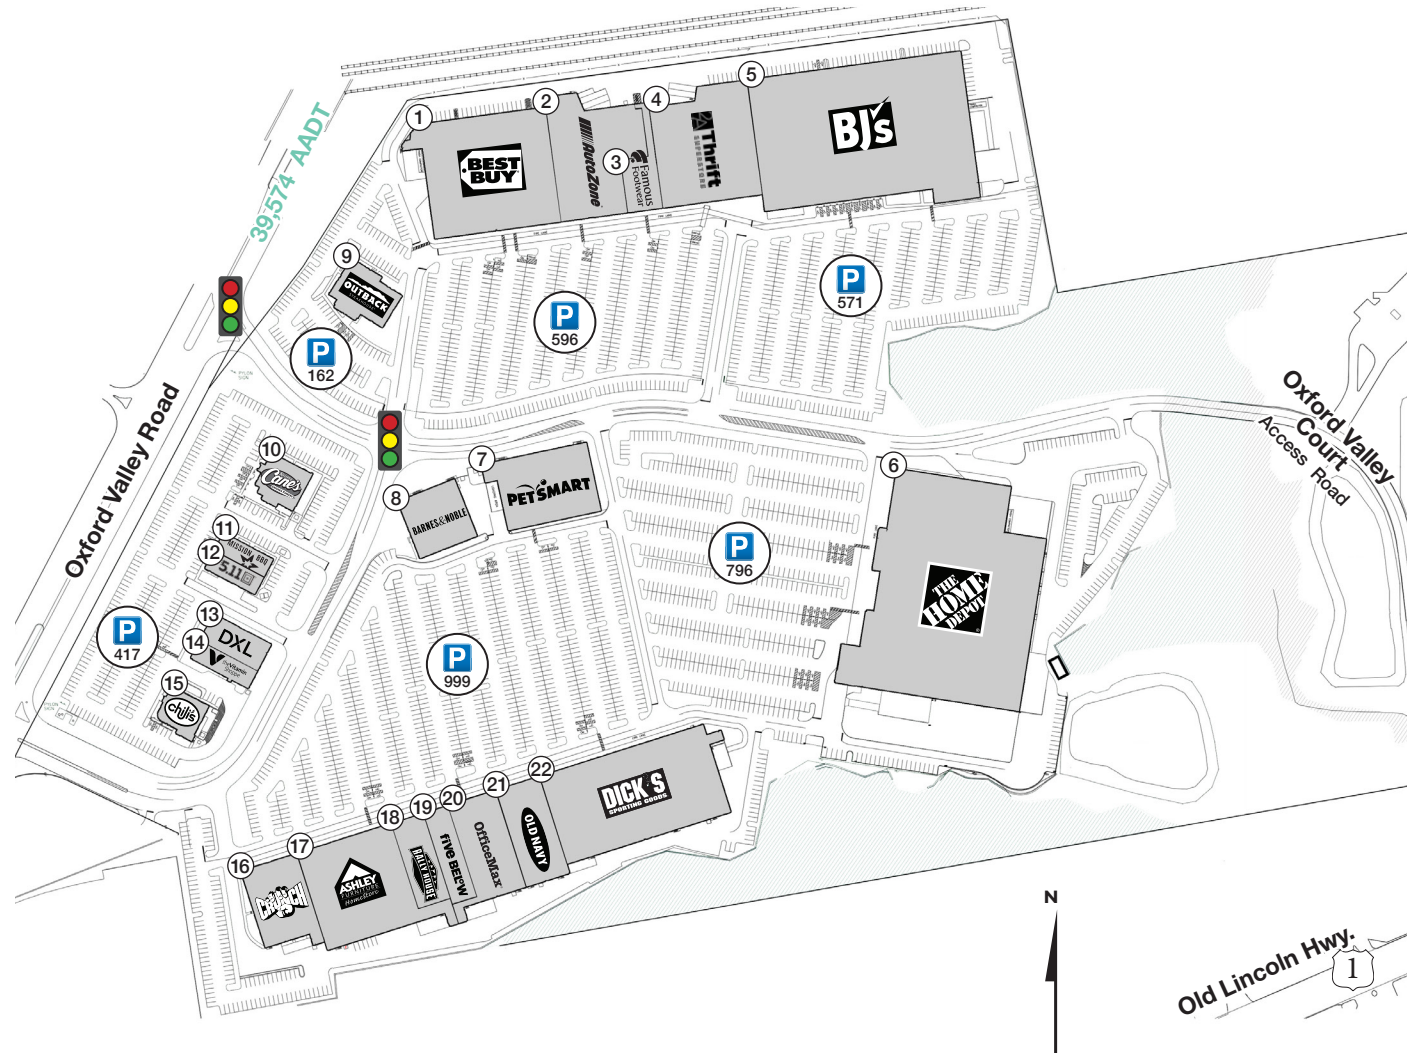

SITE PLAN

TENANT ROSTER

1	Best Buy	59,620 SF
2	Auto Zone	36,570 SF
3	Famous Footwear	9,142 SF
4	2nd Avenue	43,547 SF
5	BJ's Wholesale Club	116, 872 SF
6	Home Depot	102,561 SF
7	PetSmart	26,717 SF
8	Barnes & Noble	30,751 SF
9	Outback Steakhouse	10,417 SF
10	Raising Cane's	7,582 SF
11	Mission BBQ	4,499 SF
12	5.11 Tactical	4,490 SF
13	DXL Men's Apparel	7,816 SF
14	The Vitamin Shoppe	5,460 SF
15	Chili's	6,307 SF
16	Crunch Fitness	37,793 SF
17	Ashley Furniture	39,793 SF
18	Rally House	14,303 SF
19	Five Below	9,417 SF
20	Office Max	21,431 SF
21	Old Navy	18,138 SF
22	Dick's Sporting Goods	63,115 SF

AC MOORE
ARTS & CRAFTS
DSW
Michaels
TJ-maxx

LA FITNESS

Whole Foods Market
Real Dairy
Sams Club
CARmax

Burlington
Guitar Center
TARGET
STAPLES
CVS
pharmacy

BOB'S DISCOUNT FURNITURE
DUNKIN' DONUTS
Marshall's
Ruby Tuesday
CROCK POT CHEESE'S
FLOOR & DECOR
TILE-WOOD-STONE
Redner's
WENDY'S

THE COURT AT OXFORD VALLEY

ASHLEY FURNITURE
BARNES & NOBLE
BEST BUY
BJ'S
Chili's
DUNKIN'
DICK'S SPORTING GOODS
DXL
Famous Footwear
five BELOW
HOME DEPOT
MISSION BBQ
PETSMART
RALLY HOUSE
ULTA
5.11
Thrift SUPERSTORE
OfficeMax
OLD NAVY
OUTBACK STEAKHOUSE
AutoZone

GIANT
PartyCity
Payless

CVS pharmacy
GNC
LIVE WELL

ShopRite
SUBWAY