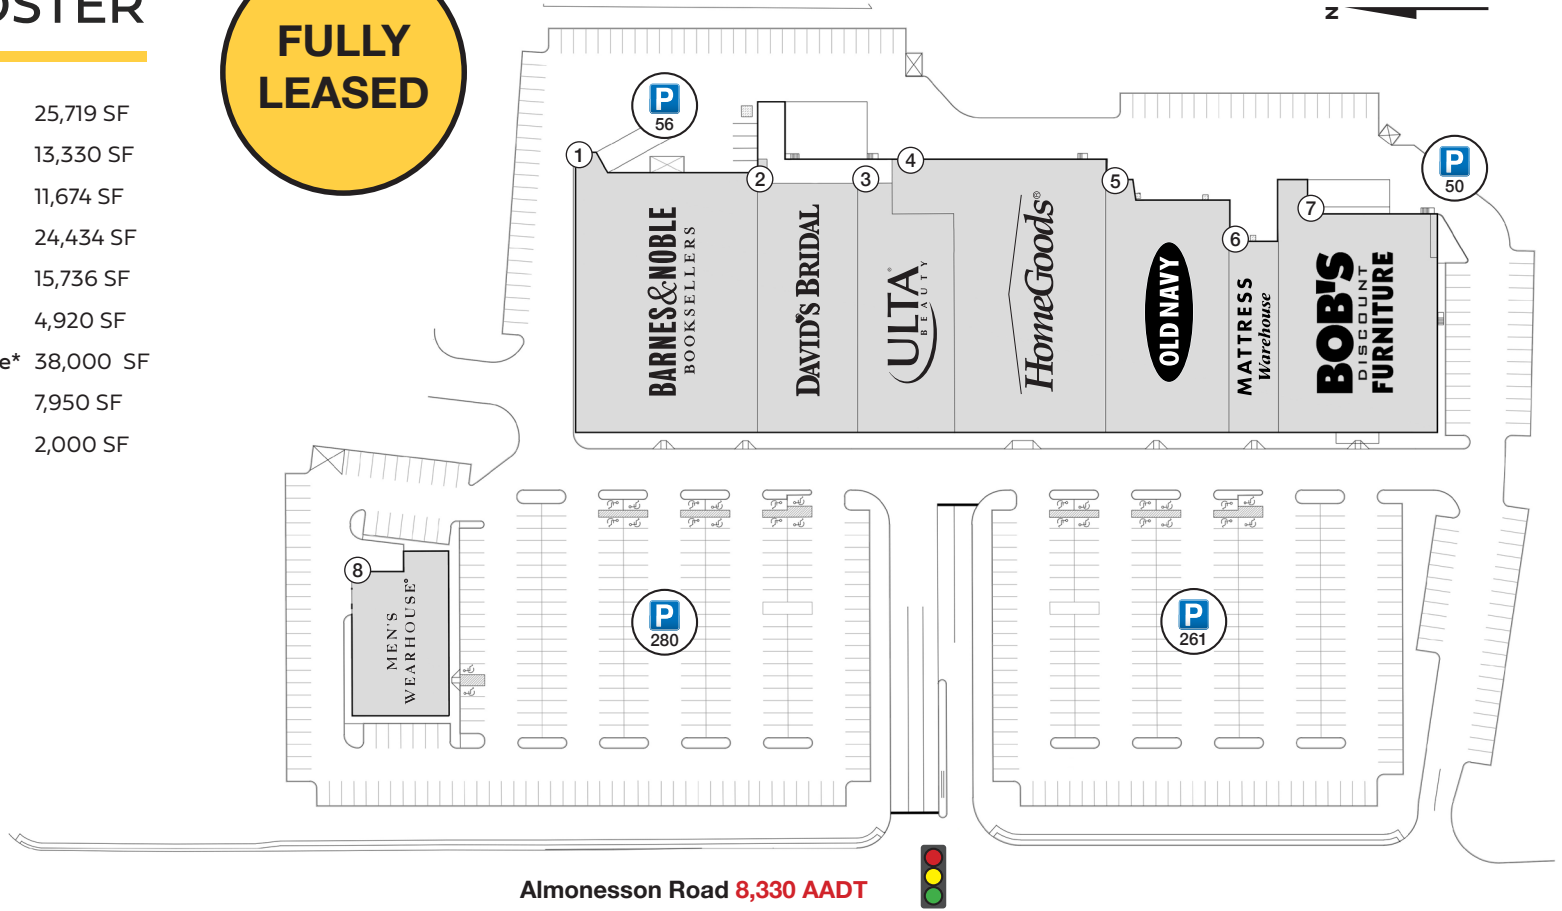

SITE PLAN

TENANT ROSTER

1	Barnes & Noble	25,719 SF
2	David's Bridal	13,330 SF
3	ULTA Beauty	11,674 SF
4	Home Goods	24,434 SF
5	Old Navy	15,736 SF
6	Mattress Warehouse	4,920 SF
7	Bob's Discount Furniture*	38,000 SF
8	Men's Warehouse (plus mezzanine)	7,950 SF 2,000 SF

**FULLY
LEASED**