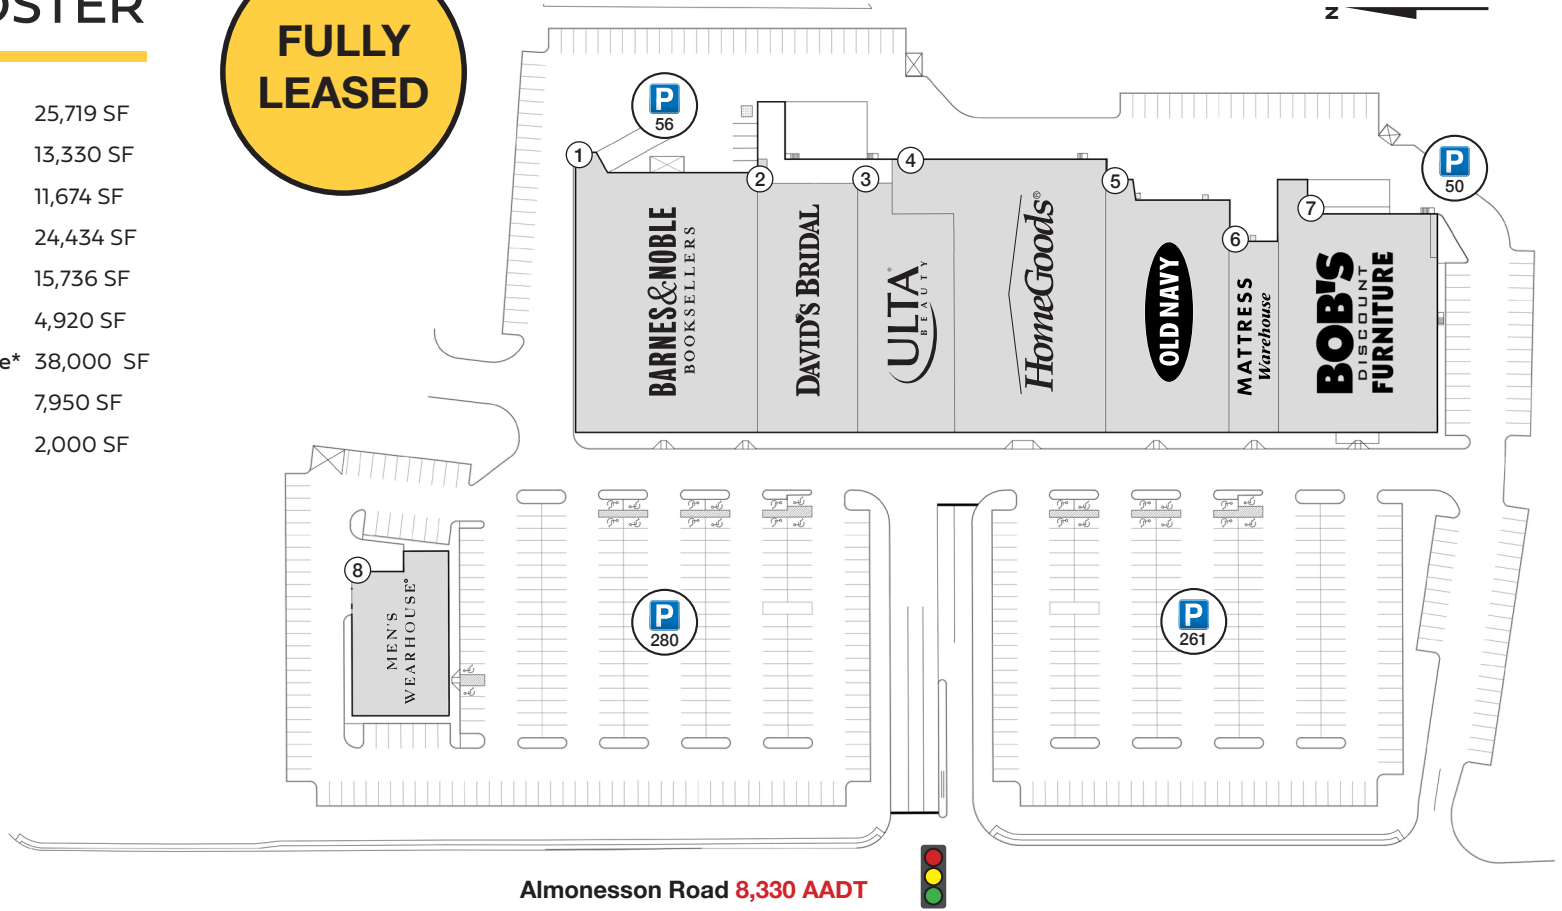

SITE PLAN

TENANT ROSTER

1	Barnes & Noble	25,719 SF
2	David's Bridal	13,330 SF
3	ULTA Beauty	11,674 SF
4	Home Goods	24,434 SF
5	Old Navy	15,736 SF
6	Mattress Warehouse	4,920 SF
7	Bob's Discount Furniture*	38,000 SF
8	Men's Warehouse (plus mezzanine)	7,950 SF 2,000 SF

**FULLY
LEASED**