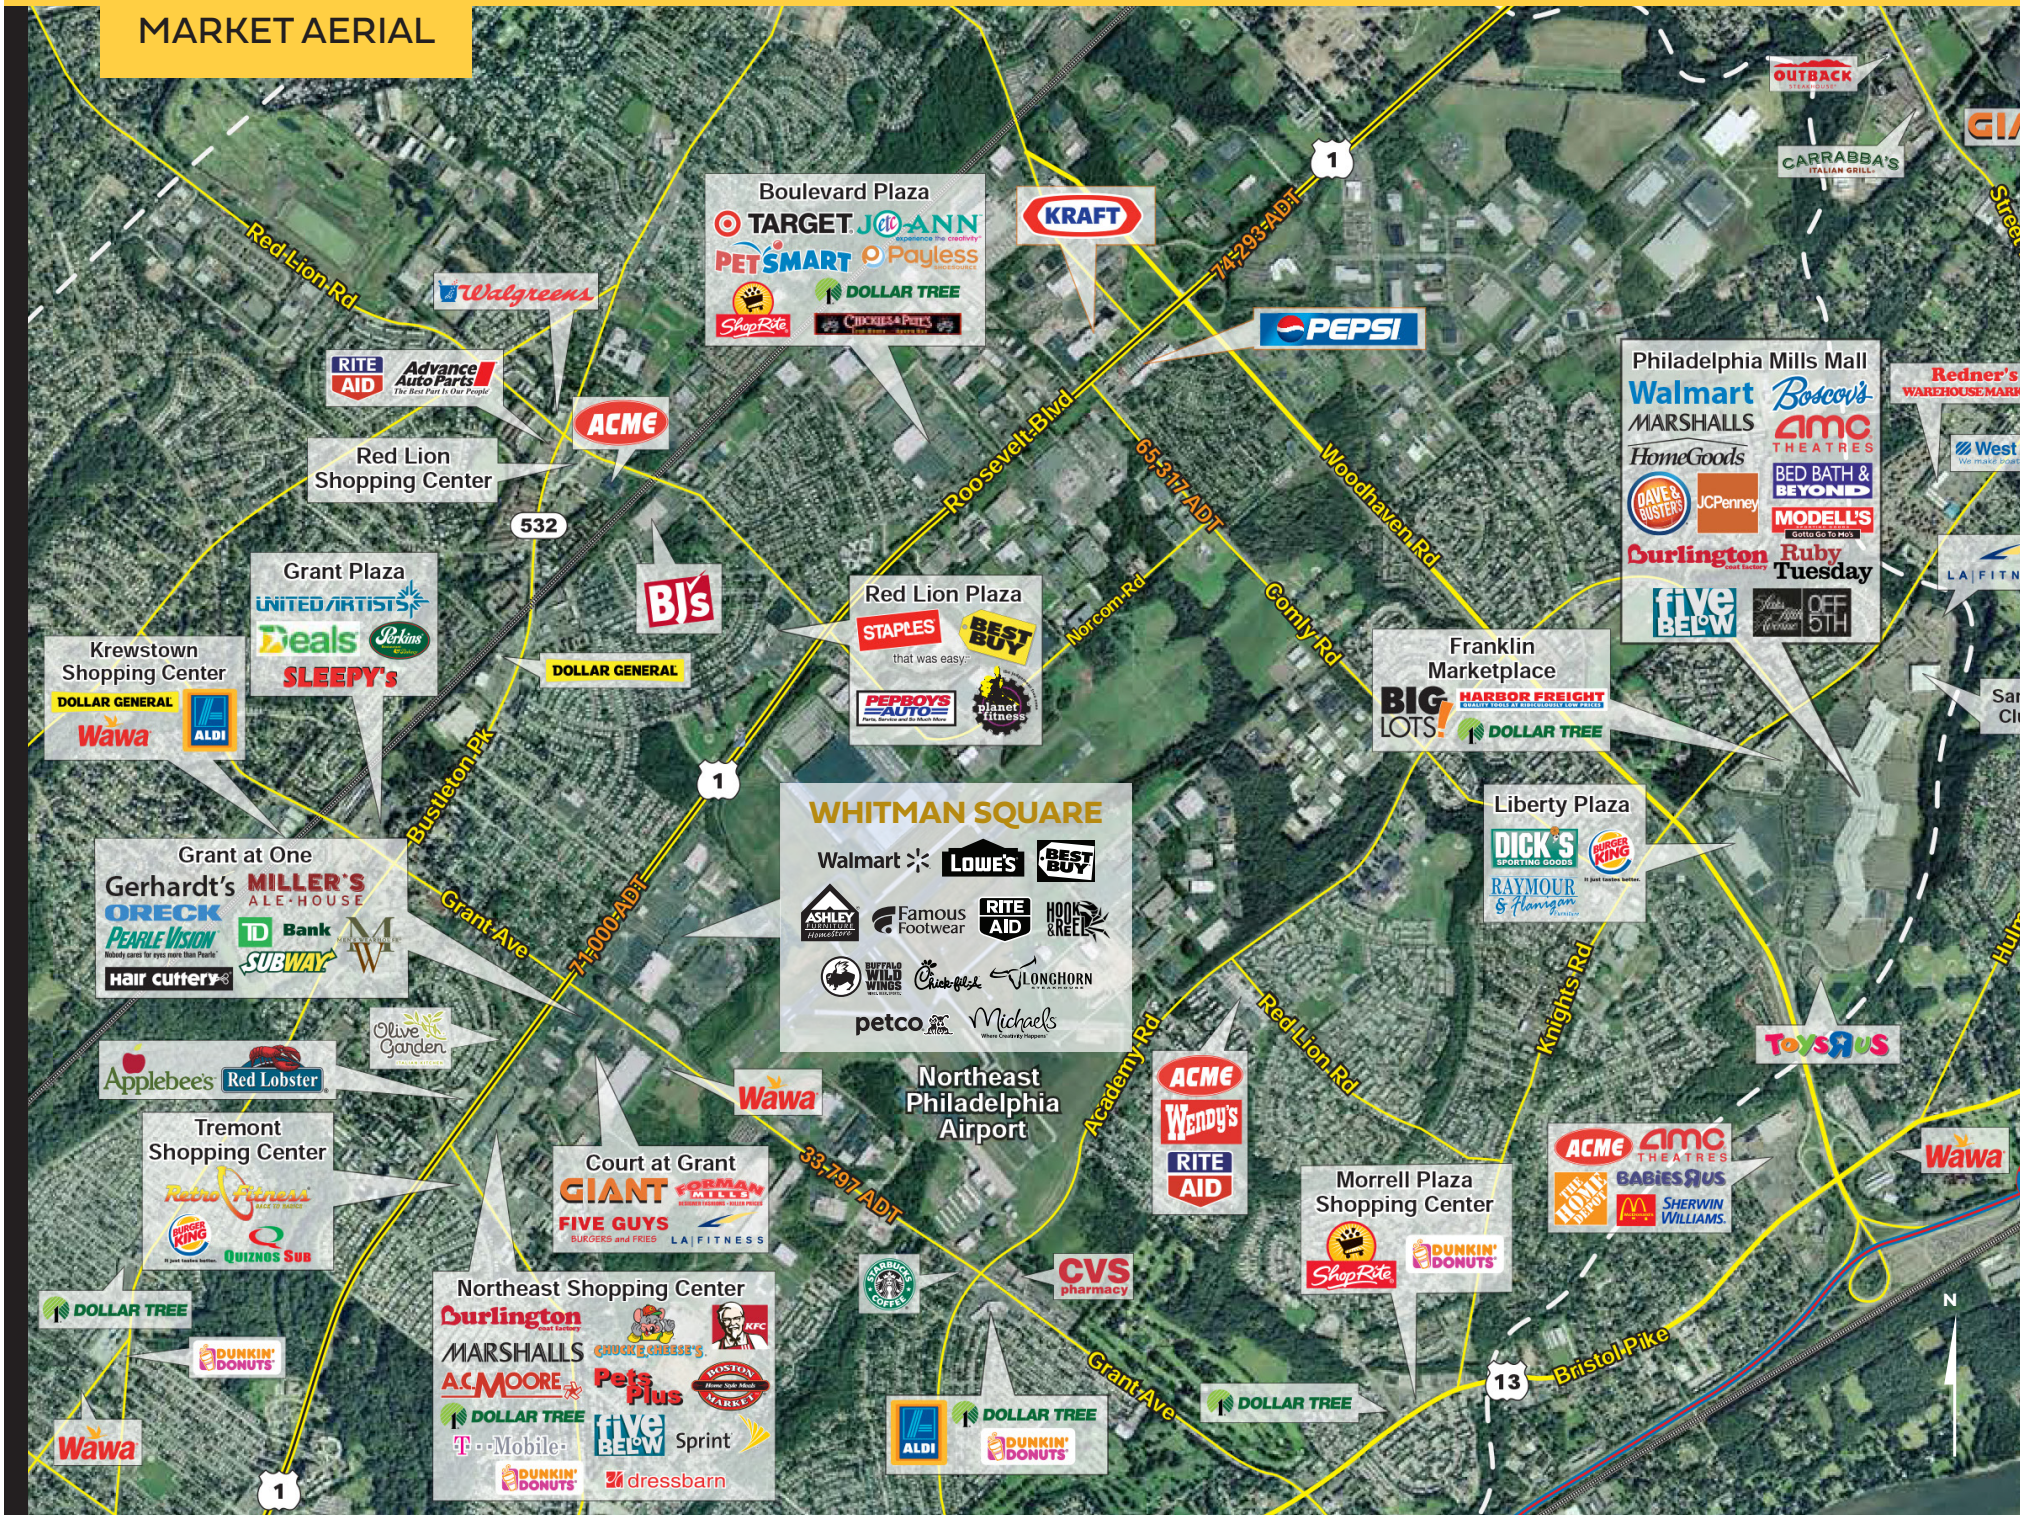

# MARKET AERIAL

**Boulevard Plaza**  
TARGET JO-ANN  
PET SMART Payless  
DOLLAR TREE  
ShopRite  
CINQUE & PATES

**Red Lion Shopping Center**  
Walgreens  
RITE AID  
Advance Auto Parts  
ACME

**Grant Plaza**  
UNITED ARTISTS  
Deals  
SLEEPY'S  
DOLLAR GENERAL

**Krewstown Shopping Center**  
DOLLAR GENERAL  
Wawa  
ALDI

**Grant at One**  
Gerhardt's MILLER'S ALE-HOUSE  
ORECK  
PEARLE VISION  
ID Bank  
SUBWAY  
Hair curlery

**Tremont Shopping Center**  
Applebees  
Red Lobster  
Olive Garden

**Court at Grant**  
GIANT  
FIVE GUYS  
BURGERS and FRIES  
LA FITNESS

**Northeast Shopping Center**  
Durlington  
MARSHALLS  
ACMOORE  
DOLLAR TREE  
T-Mobile  
DUNKIN' DONUTS  
dressbarn

**WHITMAN SQUARE**  
Walmart  
Lowe's  
BEST BUY  
ASHLEY FURNITURE  
Famous Footwear  
RITE AID  
petco  
MICHAEL'S

**Red Lion Plaza**  
STAPLES  
BEST BUY  
PEPBOYS AUTO  
planet FITNESS

**Northeast Philadelphia Airport**  
Wawa

**Franklin Marketplace**  
BIG LOTS  
DOLLAR TREE  
HARBOR FREIGHT

**Liberty Plaza**  
DICK'S SPORTING GOODS  
RAYMOUR & HANIGAN  
BURGER KING