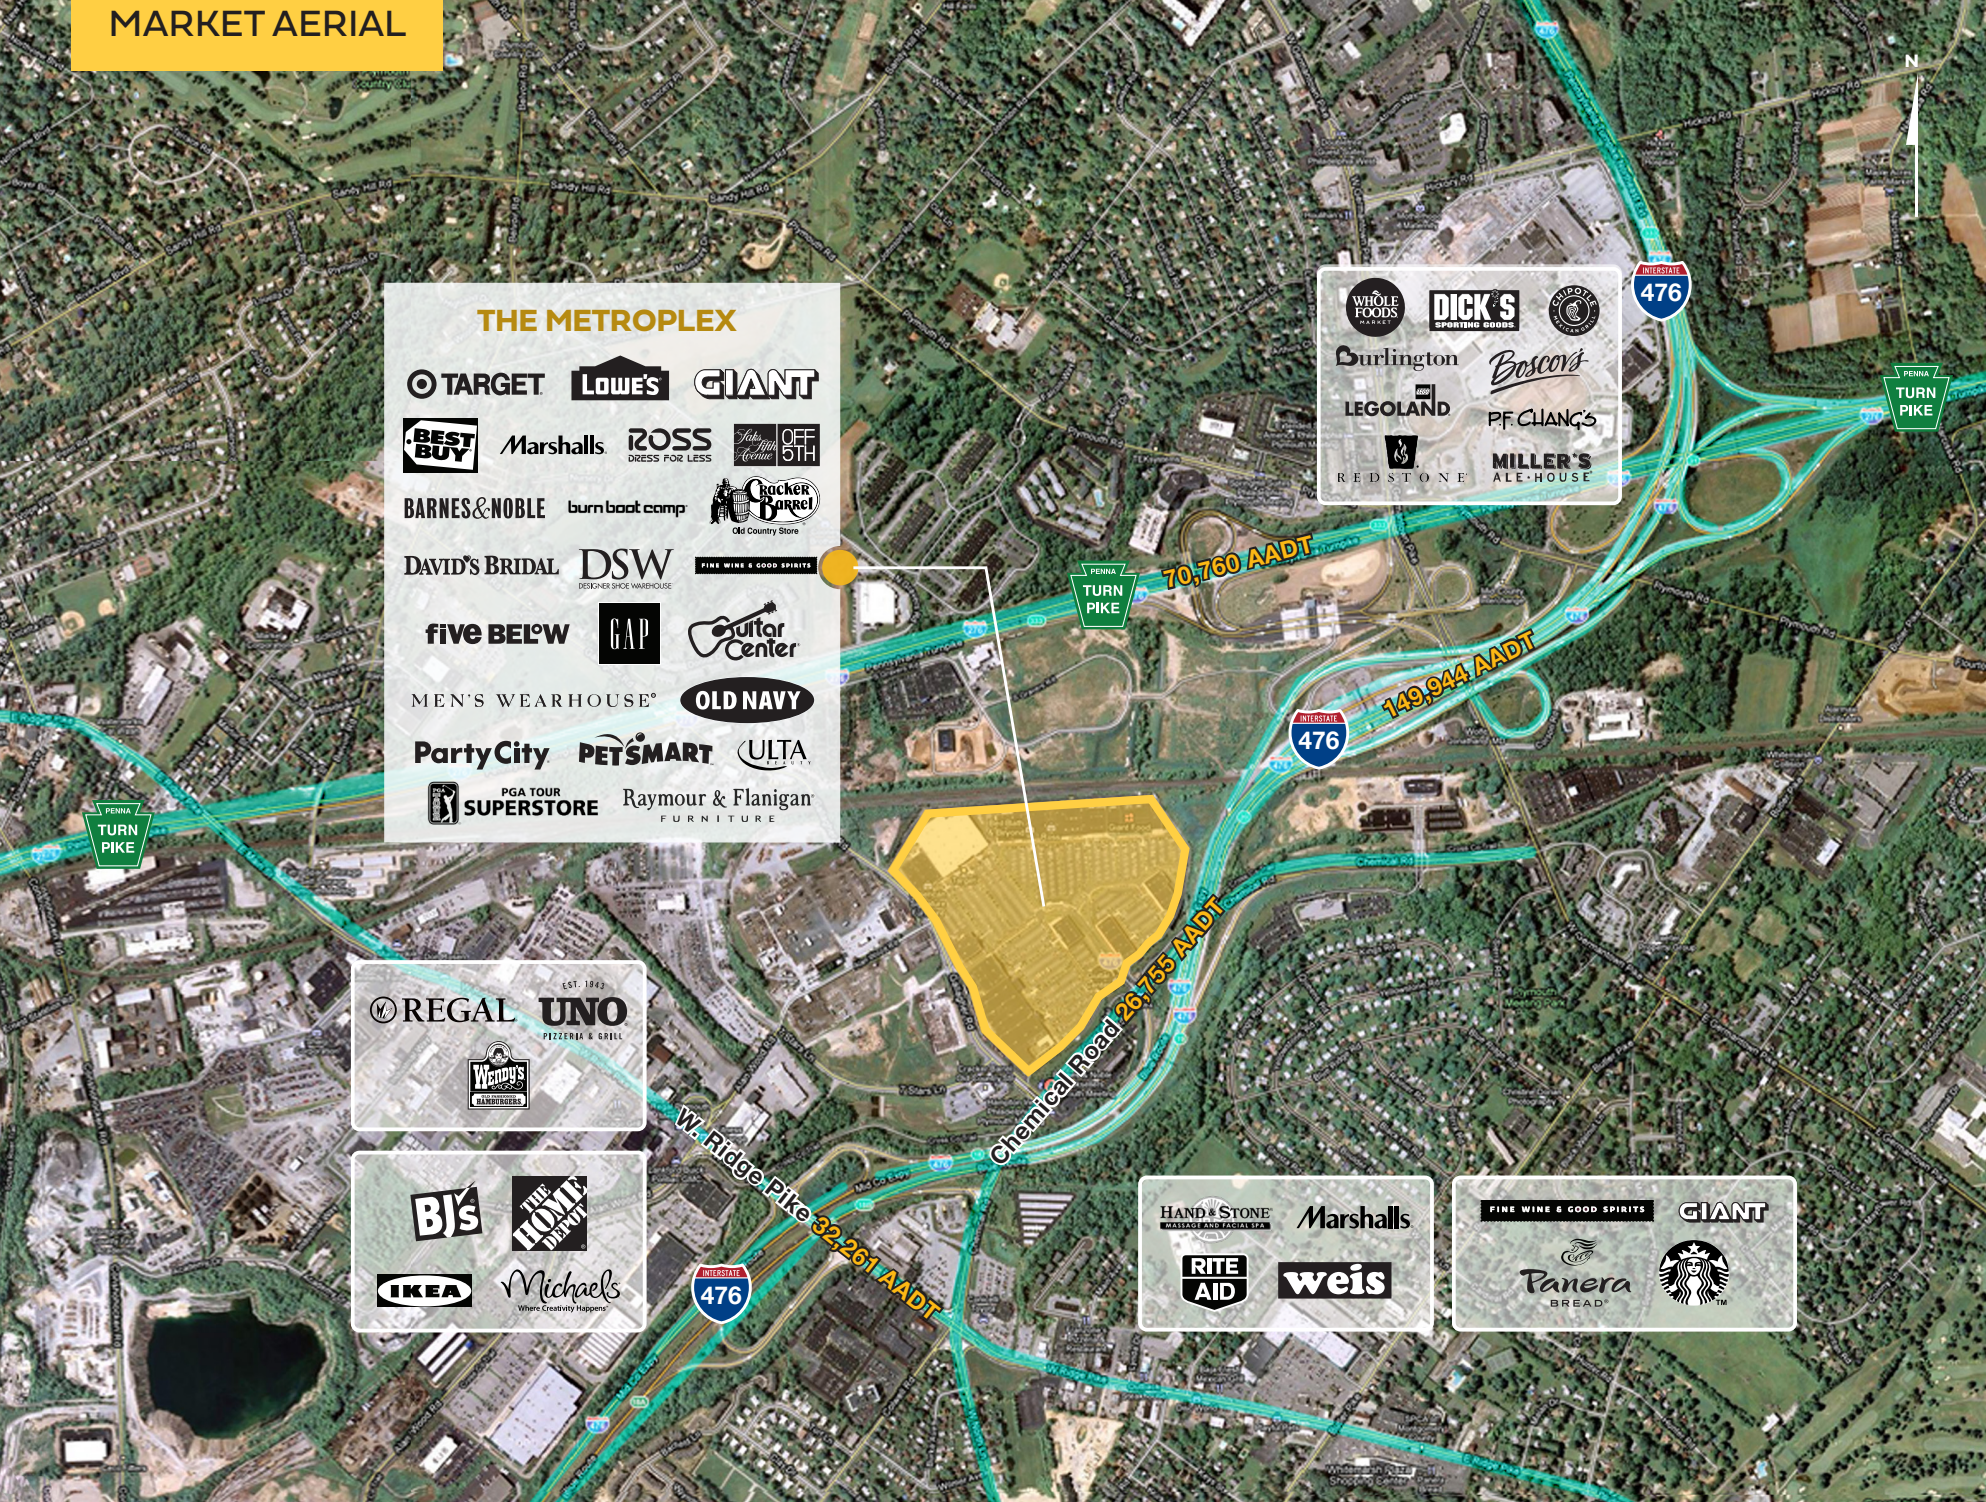

## THE METROPLEX

- TARGET
- LOWE'S
- GIANT
- BEST BUY
- Marshall's
- ROSS DRESS FOR LESS
- Stacy's Gift Centre
- OFF 5TH
- BARNES & NOBLE
- burn boot camp
- CRACKER BARREL Old Country Store
- DAVID'S BRIDAL
- DSW DESIGNER SHOE WAREHOUSE
- FINE WINE & GOOD SPIRITS
- FIVE BELOW
- GAP
- Guitar Center
- MEN'S WEARHOUSE
- OLD NAVY
- Party City
- PETSMART
- ULTA
- PGA TOUR SUPERSTORE
- Raymour & Flanigan FURNITURE

- WHOLE FOODS MARKET
- DICK'S SPORTING GOODS
- CLIPOTE
- Burlington
- LEGOLAND
- Boscov's
- PF CHANG'S
- REDSTONE
- MILLER'S ALE-HOUSE

- REGAL
- EST. 1942 UNO PIZZERIA & GRILL
- Wendy's HAMBURGERS

- BJ's
- THE HOME DEPOT
- IKEA
- Michaels Where Creativity Happens

- HAND & STONE MASSAGE AND FACIALS
- Marshall's
- RITE AID
- weis

- FINE WINE & GOOD SPIRITS
- GIANT
- Panera BREAD
- Starbucks

70,760 AADT

149,944 AADT

26,755 AADT

32,261 AADT

PENNA TURN PIKE

PENNA TURN PIKE

PENNA TURN PIKE

INTERSTATE 476

INTERSTATE 476

INTERSTATE 476