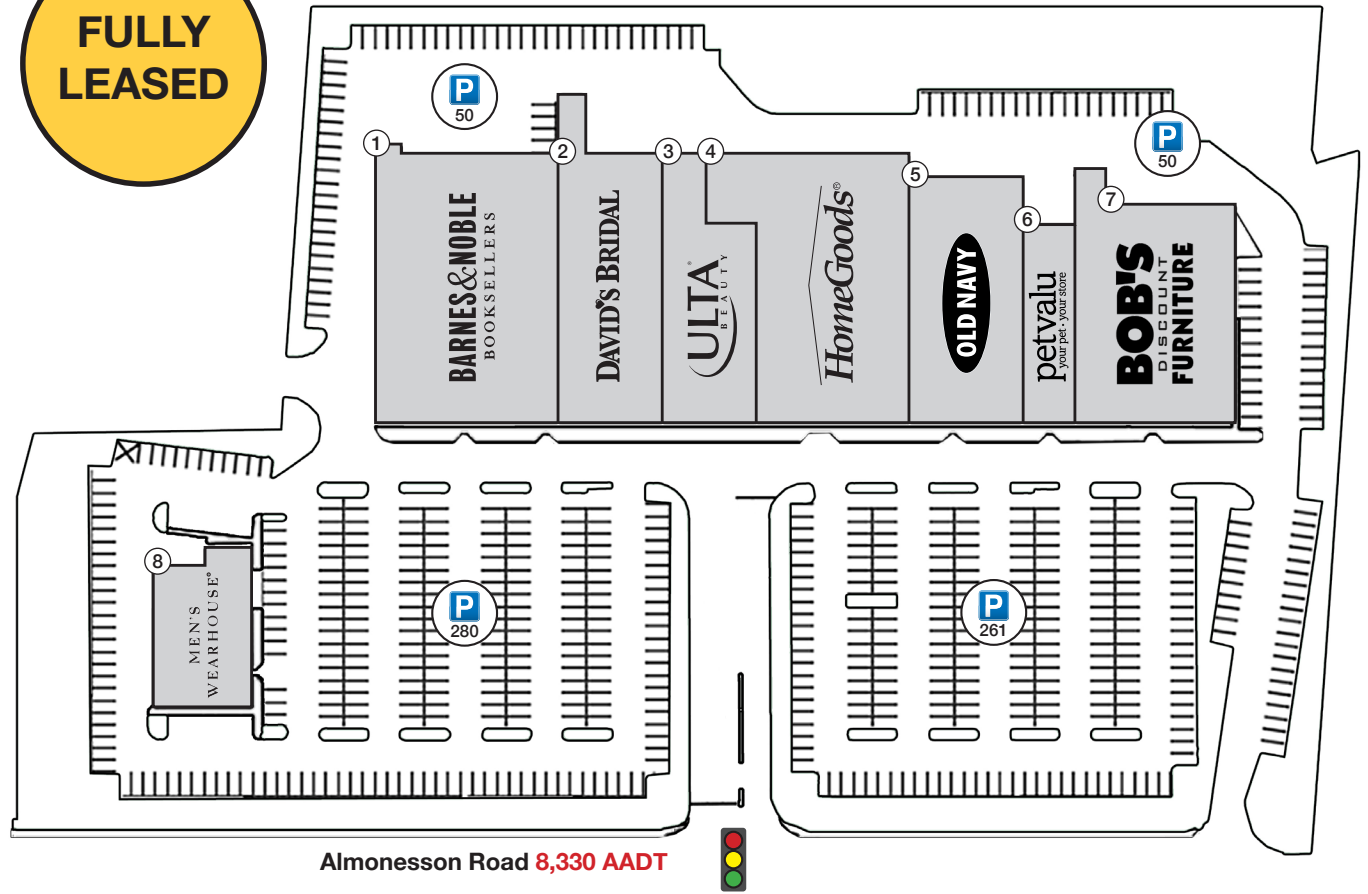

SITE PLAN

TENANT ROSTER

1	Barnes & Noble	25,719 SF
2	David's Bridal	13,330 SF
3	ULTA Beauty	11,674 SF
4	Home Goods	24,434 SF
5	Old Navy	15,736 SF
6	Mattress Warehouse	4,920 SF
7	Bob's Discount Furniture*	38,000 SF
8	Men's Warehouse (plus mezzanine)	7,950 SF 2,000 SF

**FULLY
LEASED**

DEMOGRAPHICS

1 MILE

- POPULATION **4,748**
- HOUSEHOLDS **1,869**
- AVG HH INCOME **$111,052**
- EMPLOYEES **4,041**

3 MILES

- POPULATION **69,737**
- HOUSEHOLDS **29,503**
- AVG HH INCOME **$83,014**
- EMPLOYEES **58,085**

5 MILES

- POPULATION **214,177**
- HOUSEHOLDS **88,520**
- AVG HH INCOME **$90,606**
- EMPLOYEES **176,556**

*Estimate - Copyright 2020 Sites USA